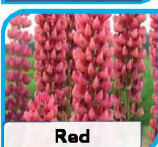

Lupinus polyphyllus Festival

Attractive series with compact plant habit. Will flower within 16 weeks from sowing.

Height: 50cm

Colours: Blue, Rose, Scarlet, White, Yellow and Mix

Natural

250	500	1,000	2,500	5,000
£5.50	£10.50	£20.20	£45.45	£83.65

Lupinus polyphyllus Gallery

Early to flower, the best strain for pot production. Will produce 10/12 spikes per plant.

Height: 50cm

Colours: Blue, Pink, Red, White, Yellow and Mixed

Coated

250	500	1,000	2,500	5,000
£7.45	£14.20	£27.30	£61.45	£113.00

Blue

Lupinus polyphyllus Lulu

Dwarf strain in good colour mix.

Height: 50cm

Colour: Mixed

Natural

500	1,000	2,500	5,000	10,000
£3.60	£6.90	£15.55	£28.60	£54.30

Lupinus polyphyllus Mini Gallery

Mini Gallery is a compact, floriferous and first year flowering Lupin series.

Height: 40cm

Colours: Bicolour Pink, Red and White

Natural

50	100	250	500	1,000
£5.85	£11.25	£26.75	£50.95	£98.00

Lupinus polyphyllus Russell

Essential strain for perennial borders.

Height: 1m

Colours: Chandelier (Yellow), My Castle (Scarlet), Noble Maiden (White), Chatelaine (Rose), The Governor (Blue), The Pages (Carmine-Red) and Formula Mix

Natural

10g	25g	50g	100g	250g
£3.45	£7.50	£14.10	£26.55	£65.00

Coated

10g	25g	50g	100g	250g
£6.35	£13.95	£26.20	£49.20	£118.75

Mimulus x hybridus Bounty

First year flowering with a dwarf compact habit and free flowering in bright colours.

Height: 10cm

Colours: Orange, Red, Rose and Yellow

Pellets

250	500	1,000	2,500	5,000
£3.40	£6.50	£12.50	£28.15	£51.75

Monarda didyma

Showy garden performer, also useful for cutting and fragrant.

Height: 75cm

Colour: Mixed

Natural

500	1,000	2,500	5,000	10,000
£3.50	£6.70	£15.10	£27.75	£52.70

Nepeta mussinii (Cat Mint)

Aromatic rockery plant blue grey leaves.

Height: 30cm

Colour: Mid-Blue

Natural