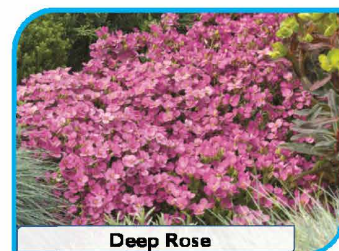

## Arabis blepharophylla Rose Delight

Highly uniform Habit and flowering time. Earliest variety for Spring flowering with compact habit.

Height: 15cm

Colour: Bright Rose

Natural

250	500	1,000	2,500	5,000
£5.85	£11.15	£21.40	£48.15	£88.60