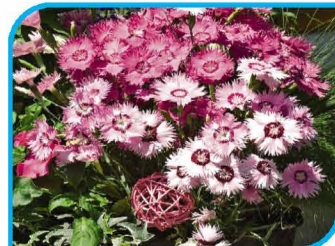

Natural

500	1,000	2,500	5,000	10,000
£4.60	£8.85	£19.90	£36.65	£69.60