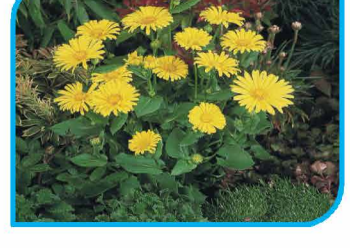

Natural

100	250	500	1,000	2,500
£1.90	£4.45	£8.45	£16.25	£36.55