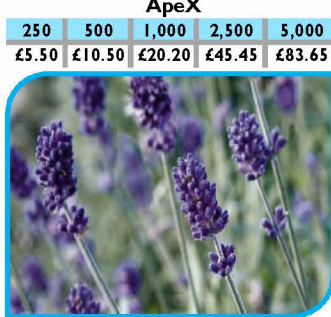

Lavandula angustifolia Vicenza Blue

Fragrant and free flowering from first year sowing.
Height: 30cm
Colour: Deep Blue

Natural				
250	500	1,000	2,500	5,000
£5.10	£9.65	£18.60	£41.85	£77.00