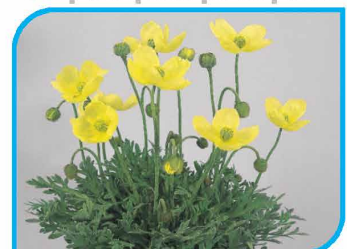

## Papaver miyabeianum Pacino

Yellow poppies on dwarf bushy plants. Ideal for rockeries.

Height: 20cm

Colour: Lemon Yellow

Natural

500	1,000	2,500	5,000	10,000
£1.85	£3.40	£7.65	£14.10	£26.75