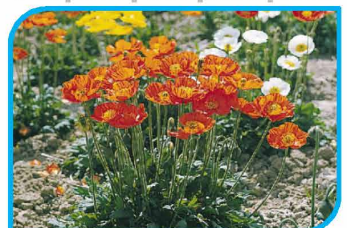

## Papaver nudicaule Garden Gnome

Strong upright plants in fine colours.

Height: 20cm

Colour: Mixed

Natural

500	1,000	2,500	5,000	10,000
£1.85	£3.35	£7.55	£13.85	£26.35

Visit our brand new website

[www.breedersseeds.co.uk](http://www.breedersseeds.co.uk)