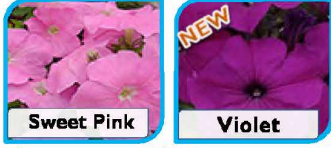

Rose Vein

Salmon