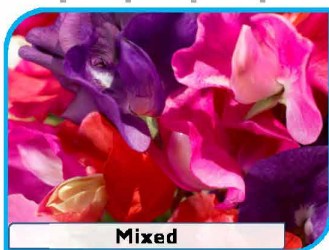

Sweet Pea (*Lathyrus odoratus*) Semi-dwarf Patio Mixed

Container type. Dwarf bush in various scented colours.

Height: 25cm

Colour: Mixed

Natural				
10g	25g	100g	250g	1 kg
£2.60	£5.50	£19.00	£42.75	£150.55