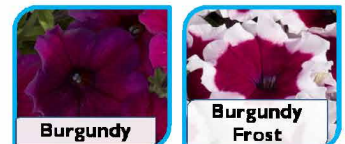

Pellets

250	500	1,000	2,500	5,000
£5.00	£9.45	£18.20	£40.95	£75.35