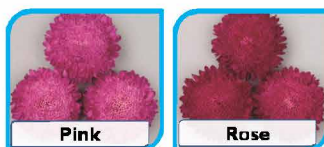

Height: 60cm

Colours: Blue, Light Blue, Pink, Rose, Scarlet, White and Mix.

Natural

250	500	1,000	2,500	5,000
£2.35	£4.50	£8.60	£19.35	£35.60

Blue

Light Blue

Pink

Rose

Red

White

Mixed

Aster Colour Carpet (Callistephus Dwarf)

Dwarf Chrysanthemum type for mass bedding.

Height: 20 cm

Colour: Mixed

Natural

1,000	2,500	5,000	10,000	25,000
£1.85	£3.25	£6.00	£11.40	£27.90

Mixed

Aster Milady (Callistephus Dwarf)

Fully double Chrysanthemum flowers.

Height: 25 cm

Colours: Mixed

Natural

1,000	2,500	5,000	10,000	25,000
£2.40	£5.40	£9.95	£18.90	£46.00