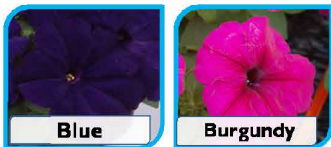

Pellets

500	1,000	2,500	5,000	10,000
£6.70	£12.85	£28.90	£53.20	£101.10