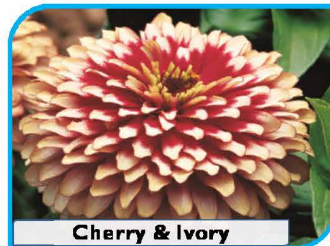

Coated

50	100	250	500	1,000
£9.20	£17.65	£42.05	£80.10	£154.00