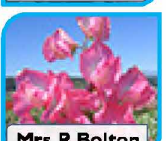

Sweet Pea (*Lathyrus odoratus*) Spencer

Climbing type. Named varieties for the specialist growers.

Height: 2.5cm

Colours: Air Warnden (Scarlet), Blue Velvet (Dark Blue), Geranium Pink, Leamington (Lavender), Mrs R Bolton (Pink), Noel Sutton (Mid Blue), Princess Elizabeth (Pink), White Ensign (White), Winston Churchill (Crimson) and Mix

Natural				
10g	25g	100g	250g	1 kg
£2.50	£5.30	£18.30	£41.10	£144.75