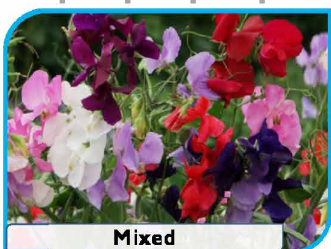

Sweet Pea (*Lathyrus odoratus*) Royal Family

Climbing habit. Similar to Spencer but larger flowered.

Height: 2.5m

Colour: Mixed

Natural				
10g	25g	100g	250g	1 kg
£2.50	£5.30	£18.30	£41.10	£144.75