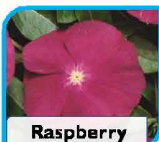

Vinca (Catharanthus roseus) Heatwave™

Early and basal branching habit.
Nice rounded flowers.

Height: 18cm

Colours: Apricot, Blue with Eye, Burgundy, Cherry, Deep Rose, Grape, Orchid, Peach, Pink, Peppermint, Raspberry, Red, Santa Fe, White.

Mixes: Midnight Mixed, Mixed and Southwest Mixed

Natural

250	500	1,000	2,500	5,000
£3.10	£5.95	£11.40	£25.65	£47.20