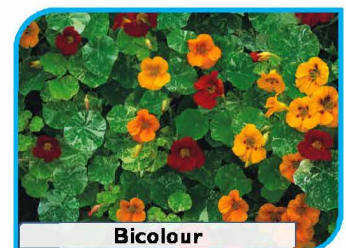

Nasturtium (*Trapaeolum nanum*) Tom Thumb

Bush habit with single spurred brightly coloured flowers.

Height: 25cm

Colour: Mixed

Natural				
10g	25g	100g	250g	1 kg
£2.35	£5.00	£17.20	£38.65	£136.05

Bicolour