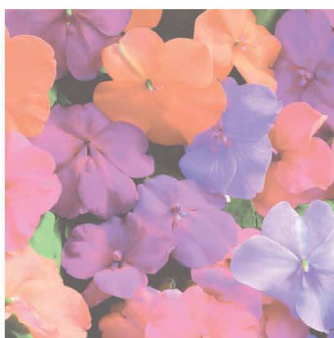

Vinca (Catharanthus roseus) Heatwave™

Early and basal branching habit.
Nice rounded flowers.

Height: 18cm

Colours: Apricot, Blue with Eye, Burgundy, Cherry, Deep Rose, Grape, Orchid, Peach, Pink, Peppermint, Raspberry, Red, Santa Fe, White.

Mixes: Midnight Mixed, Mixed and Southwest Mixed

Natural

250	500	1,000	2,500	5,000
£3.10	£5.95	£11.40	£25.65	£47.20