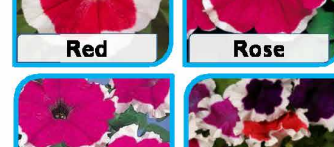

Petunia grandiflora Hulahoop FI

Dwarf and compact habit, large flowers with white edges. Height: 25cm

Colours: Blue (edged White), Burgundy (edged White), Red (edged White), Rose (edged White), Velvet (edged White) and Mixed

Natural				
500	1,000	2,500	5,000	10,000
£3.25	£6.20	£13.95	£25.70	£48.80
Pellets				
500	1,000	2,500	5,000	10,000
£4.40	£8.40	£18.90	£34.80	£66.10