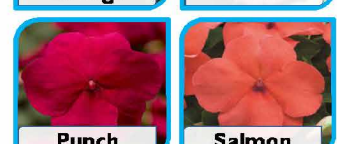

Ipomoea Cameo Elegance

Variiegated leaves with Rose flowers and White throat. Spectacular basket plant or climber.

Height: 2m+

Colour: Rose with White Centre