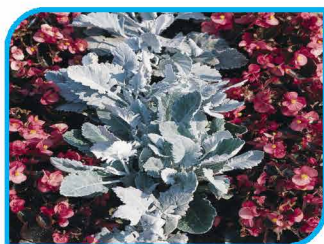

Cineraria maritima

New Look

(Senecio)

Dwarf variety with exceptional garden performance. Improvement on Cirrus. (un-serrated foliage).

Height: 20cm

Pellets

500	1,000	2,500	5,000	10,000
£2.70	£5.20	£11.70	£21.55	£40.90

Cineraria maritima

Silver Dust

(Senecio)

Silvery white foliage plant, serrated foliage.

Height: 25cm

Natural

1,000	2,500	5,000	10,000	25,000
£3.00	£6.75	£12.45	£23.60	£57.90

Pellets