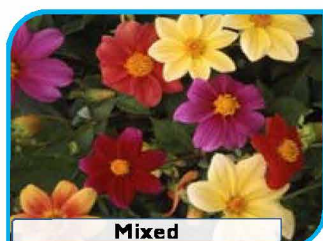

Dahlia variabilis Coltne Hybrids

Single flowered popular for bedding.

Height: 60cm

Colour: Mixed

Natural				
500	1,000	2,500	5,000	10,000
£3.20	£6.15	£13.85	£25.45	£48.40