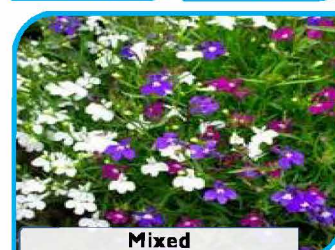

Iresine herbstii Purple Lady

Spreading purple leaved accent plant. Can be used in mixed containers as well as for ground cover, 3-4 ft spread.

Height: 20cm

Colour: Purple

Natural

50	100	250	500	1,000
£9.95	£19.15	£45.60	£86.85	£167.00

Kale & Cabbage Nagoya FI (Ornamental)

Known as fringed leaved types.

Height: 30cm

Colours: Red, Rose, White and Mixed

Natural

250	500	1,000	2,500	5,000
£3.55	£6.70	£12.90	£29.05	£53.40

Kale & Cabbage Osaka FI (Ornamental)

Produces round heads with wavy and serrated leaves.

Height: 30cm

Colours: Pink, Red, White and Mixed

Natural

250	500	1,000	2,500	5,000
£3.55	£6.70	£12.90	£29.05	£53.40

Kochia trichophylla

Burning bush turns from green to crimson in autumn.

Height: 80cm

Colour: Green turning Red

Natural

5,000	10,000	25,000	50,000	100,000
£2.10	£3.95	£9.65	£18.90	£36.60

Laurentia axillaris Starshine FI

Mounding habit and unique star shaped flowers, free flowering with very good heat tolerance.

Height: 20-30cm

Colour: Blue

Multi-Pellet

50	100	250	500	1,000
£3.70	£7.05	£16.80	£32.00	£61.50

Lavatera trimestris Twins

Ideal as pot or patio plants with long lasting flowers.

Height: 30cm Pots or 50cm Garden

Colours: Hot Pink and Cool White

Natural

100	250	500	1,000	2,500
£3.00	£7.10	£13.50	£26.00	£58.50

Lobelia erinus Classic

Compacta types. The most popular for general bedding.

Height: 10cm

Colours: Cambridge Blue (Pale Blue), Crystal Palace (Dark Blue), Emperor William (Mid Blue), Mrs Clibran (Blue with Eye), Roseamund (Red with Eye), Snowball (White) and String of Pearls (Mixed)

Coated

1g	2.5g	10g	25g	50g
£2.30	£4.70	£16.50	£36.00	£67.65

Multi-Pellets

500	1,000	2,500	5,000	10,000
£4.05	£7.80	£17.55	£32.30	£61.35

Lobelia erinus Palace

Compacta type, more compact earlier to flower than most series.

Height: 8cm