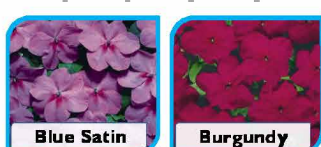

Natural

250	500	1,000	2,500	5,000
£6.00	£11.45	£22.00	£49.50	£91.10

Impatiens walleriana Xtreme F1

Ideal for high density production, non-stretching habit with large premium flowers.

Height: 20-25cm

Colours: Bright Eye, Bright Rose, Lavender, Lilac, Orange, Pink, Punch, Red, Salmon, Scarlet, Violet and White. Mixes: Formula Mix (All colours), Hot Mix (Red, Oranges and White), Little Gem Mix (Rose, Pinks and White)

Natural

250	500	1,000	2,500	5,000
£6.20	£11.75	£22.60	£50.85	£93.55