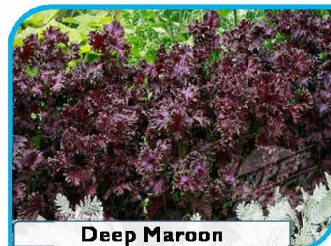

Height: 30cm

Colour: Mixed

Natural

50	100	250	500	1,000
£8.60	£16.50	£39.30	£74.90	£144.00

Pentas lanceolata Northern Lights®

Very attractive Pentas. Large open flower cluster that are self cleaning, providing continous colour through the summer. Continues to grow and flower under cool conditions.

Height: 50-55cm

Colour: Lavender

Pellets

50	100	250	500	1,000
£4.55	£8.70	£20.75	£39.50	£76.00

Perilla laciniata

Curled and lacerated deep purple foliage. Popular dot plant.

Height: 60cm

Colour: Deep Maroon

Natural

1,000	2,500	5,000	10,000	25,000
£2.35	£5.30	£9.75	£18.50	£45.25

Petunia grandiflora Aladdin™ F1

Large ruffled flowers. Very uniform and high yielding. Superb plug performance.

Height: 25cm

Colours: Blue, Burgundy, Cherry, Lilac, Neon, Orange, Peach Morn, Pink, Pink Morn, Red, Salmon, Sky Blue, White and Yellow. Mixes: