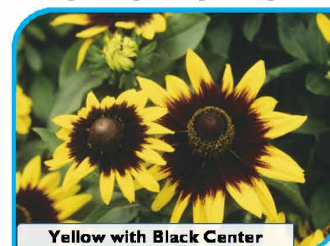

Coated				
100	250	500	1,000	2,500
£3.95	£9.35	£17.80	£34.20	£76.95

Rudbeckia hirta Sonora

Large gold flowers with big black centres.

Height: 15-20cm

Colour: Yellow with Black Center

Coated				
250	500	1,000	2,500	5,000
£4.25	£8.05	£15.50	£34.90	£64.20