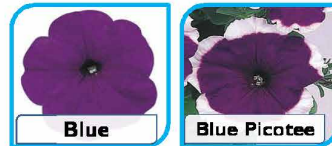

Petunia multiflora Mambo® FI

The most genetically dwarf Multiflora variety. Does not need growth regulators. Early flowering. Outstanding performance in pack.

Height: 15cm

Colours: Blue, Burgundy, Deep Purple, Peach, Pink, Pink Morn, Purple, Red, Red Morn, Rose, Rose Vein, Salmon, Sweet Pink, Violet, White, Grower Mixed and Mixed

Natural

500	1,000	2,500	5,000	10,000
£5.50	£10.60	£23.85	£43.90	£83.40

Pellets

500	1,000	2,500	5,000	10,000
£6.70	£12.85	£28.90	£53.20	£101.10

Petunia multiflora Mambo *GP* FI

Limbo *GP* is the next generation in the dwarf Petunias. It offers a greater performance from grower to consumer. It is naturally compact with little to no need for growth regulators but with great garden performance. It is fast growing with a non-stretching habit. Mambo GP will not replace Mambo series but will be offered in addition.

Height: 15-25cm

Colours: Peach, Pink, Rose Veined, Salmon and White

Natural

500	1,000	2,500	5,000	10,000
£5.50	£10.60	£23.85	£43.90	£83.40

Pellets

500	1,000	2,500	5,000	10,000
£6.71	£12.85	£28.90	£53.20	£101.10

Petunia multiflora Merlin FI

Very compact habit and uniform, early to flower, good rain resistance.

Height: 20cm

Colours: Blue, Blue Picotee, Burgundy Picotee, Cherry Rose, Magenta, Pink, Plum Vein, Red Picotee, Rose, Rose Picotee, Salmon and White. Mixes: Formal Mix and Picotee Mix

Natural

500	1,000	2,500	5,000	10,000
£3.25	£6.20	£13.95	£25.70	£48.80

Pellets

500	1,000	2,500	5,000	10,000
£4.40	£8.40	£18.90	£34.80	£66.10

Petunia multiflora Merlin (Morn) FI

Very compact habit and uniform, early to flower, good rain resistance.

Height: 20cm

Colours: Blue Morn, Pink Morn, Red Morn, Rose Morn. Morn Mix

Natural

500	1,000	2,500	5,000	10,000
£5.40	£10.40	£23.40	£43.05	£81.80

Pellets