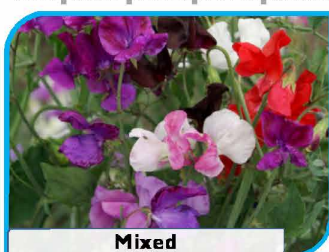

Sweet Pea (*Lathyrus odoratus*) Semi-dwarf Continental Mixed

Semi-dwarf type which can be grown without support.

Height: 60-70cm

Colour: Mixed

Natural				
10g	25g	100g	250g	1 kg
£2.60	£5.55	£19.00	£42.75	£150.55