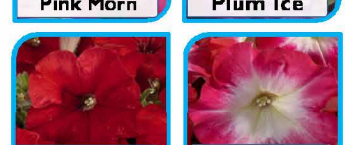

Pellets

250	500	1,000	2,500	5,000
£5.00	£9.45	£18.20	£40.95	£75.35