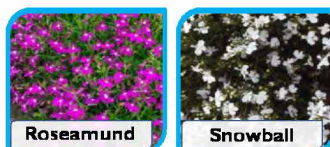

Lobelia erinus Classic

Compacta types. The most popular for general bedding.

Height: 10cm

Colours: Cambridge Blue (Pale Blue), Crystal Palace (Dark Blue), Emperor William (Mid Blue), Mrs Clibran (Blue with Eye), Roseamund (Red with Eye), Snowball (White) and String of Pearls (Mixed)

Coated

1g	2.5g	10g	25g	50g
£2.30	£4.70	£16.50	£36.00	£67.65

Multi-Pellets

500	1,000	2,500	5,000	10,000
£4.05	£7.80	£17.55	£32.30	£61.35

Lobelia erinus Palace

Compacta type, more compact earlier to flower than most series.